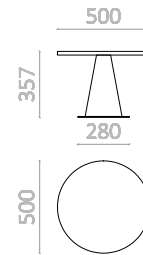

staygreen

VENEZIA

REEL

by Roberto Pamio & partners

REEL

by Roberto Pamio & partners

diametro/ diameter
100 cm / 39"

altezza/height
75 cm / 30"

peso/weight
40 kg / 88 lbs

CARATTERISTICHE TECNICHE / TECHNICAL FEATURES

Struttura: Solid Green (Silver, Bronze, Black, White, Gold, Grey, Dove Grey)
Naturale (Natural)

Finitura piano: MDF Bianco*, Corian® bianco